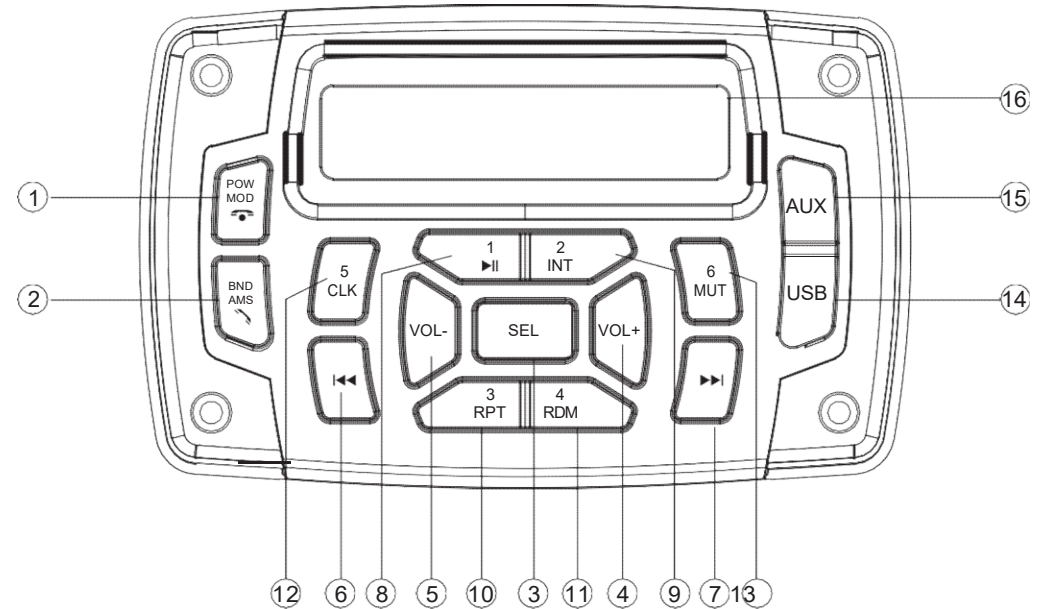

Instructions for Bluetooth

Turn on Bluetooth on the cellphone, search Bluetooth device name “BEYOND” and press match or connect, there will be a Bluetooth icon besides the successful connected Bluetooth devices and the word CONNECT will display on the screen. If pairing is successful, BT AUD mode will show in MOD function mode. In BT AUD mode, users can play music, play games on cellphone, answer phone calls by pressing Volume button and hang up by pressing BND button.

USER'S MANUAL

1.POW/MOD/📶	9.2/INT
2.BND/AMS/📞	10.3/RPT
3.SEL	11.4/RDM
4.VOL+	12.5/CLK
5.VOL-	13.6/MUT
6.Tracks selecting button (⏮)	14.USB
7.Tuning selecting button(⏭)	15.AUX
8.1/PAU	16.LCD